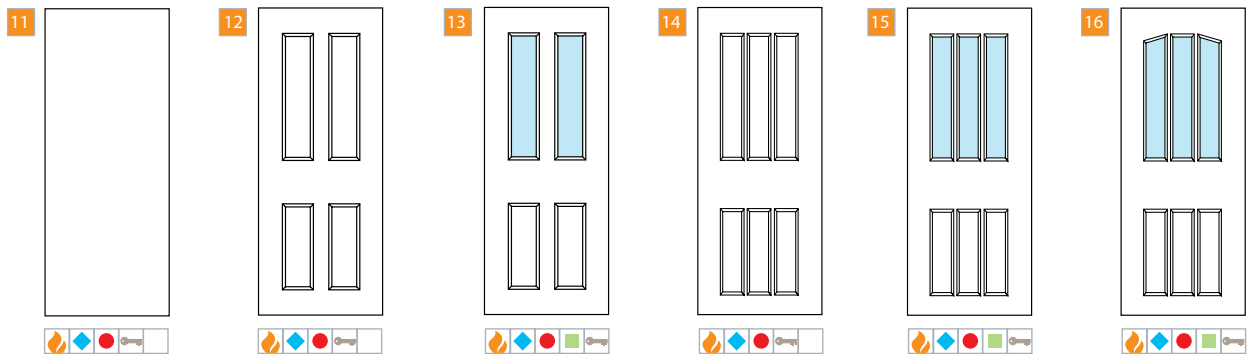

key to symbols

-  30 minute fire resistance (FD30)
-  Suitable for Fullex Espagnolette lock
-  Suitable for Mul-T-Lock
-  Suitable for leaded and coloured glazing
-  SBD

**i** The diagrams are indicative only.