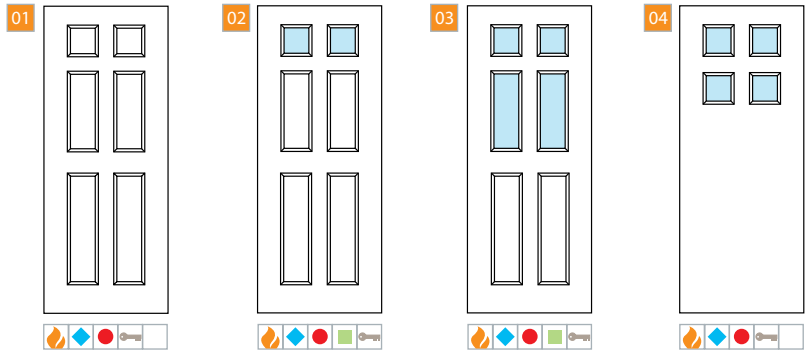

key to symbols

-  30 minute fire resistance (FD30)
-  Suitable for Fullex Espagnolette lock
-  Suitable for Mul-T-Lock
-  Suitable for leaded and coloured glazing
-  SBD

**i** The diagrams are indicative only.