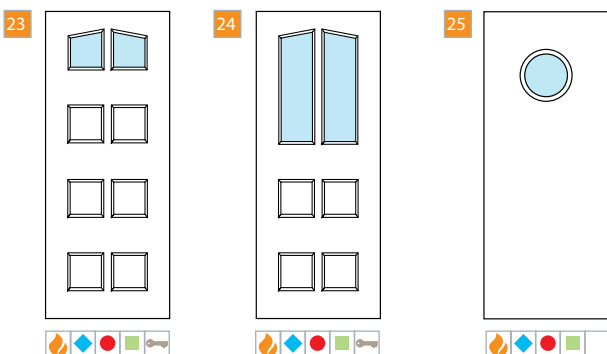

key to symbols

-  30 minute fire resistance (FD30)
-  Suitable for Fullex Espagnolette lock
-  Suitable for Mul-T-Lock
-  Suitable for leaded and coloured glazing
-  SBD

**i** The diagrams are indicative only.