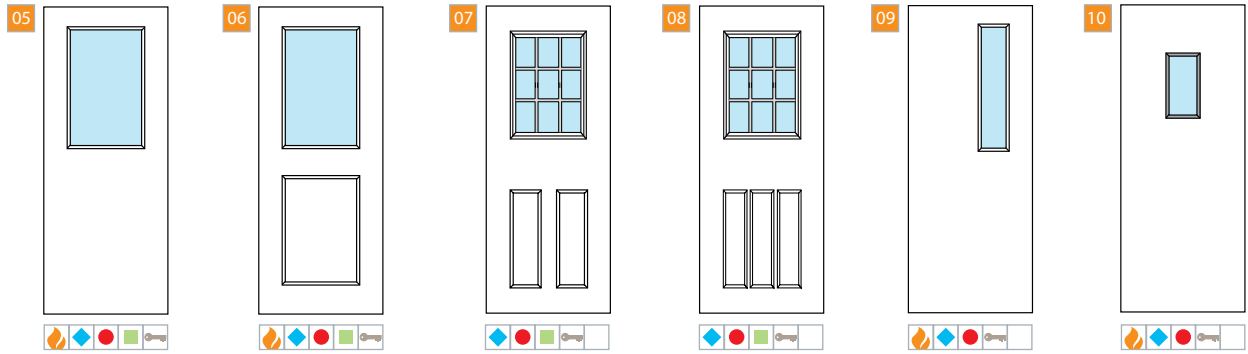

key to symbols

-  30 minute fire resistance (FD30)
-  Suitable for Fullex Espagnolette lock
-  Suitable for Mul-T-Lock
-  Suitable for leaded and coloured glazing
-  SBD

**i** The diagrams are indicative only.