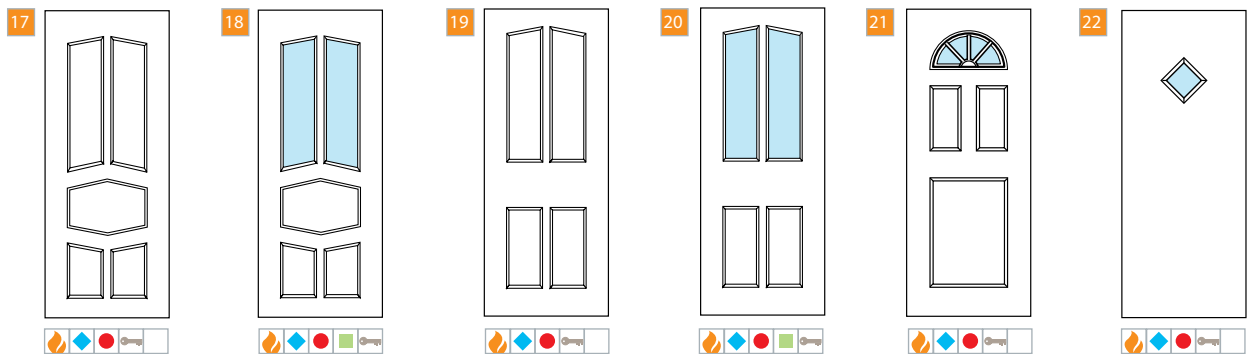

key to symbols

-  30 minute fire resistance (FD30)
-  Suitable for Fullex Espagnolette lock
-  Suitable for Mul-T-Lock
-  Suitable for leaded and coloured glazing
-  SBD

**i** The diagrams are indicative only.